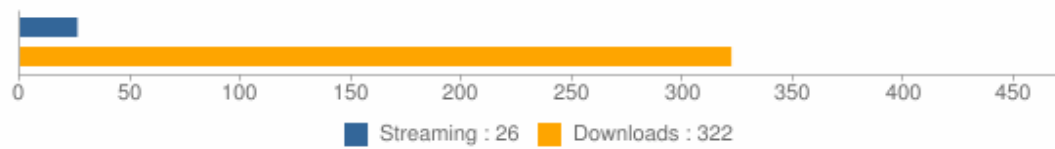

Chromium planet V2

Morne plaine

Walking to the light V3

Dark Angel

Strange Island V2

Twilight drums

Guardian of light