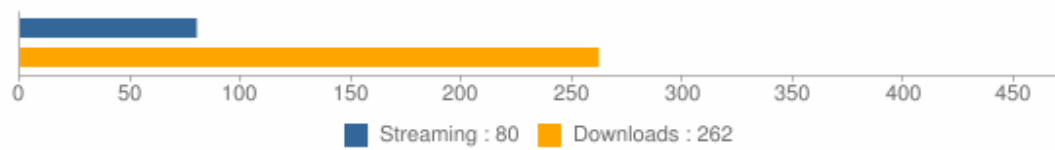

Chromium planet V2

Morne plaine

Walking to the light V3

Dark Angel

Strange Island V2

Twilight drums

Guardian of light