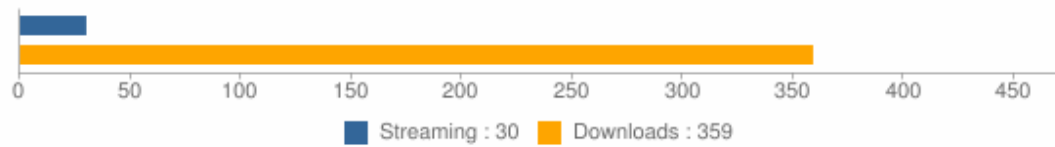

Chromium planet V2

Morne plaine

Walking to the light V3

Dark Angel

Strange Island V2

Twilight drums

Guardian of light