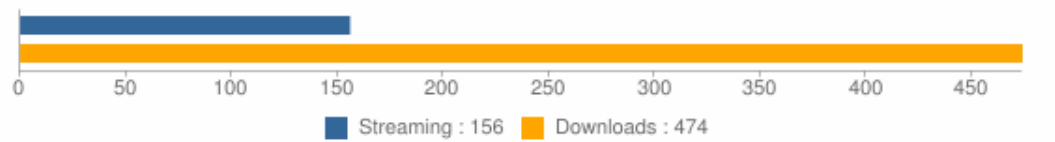

Chromium planet V2

Morne plaine

Walking to the light V3

Dark Angel

Strange Island V2

Twilight drums

Guardian of light