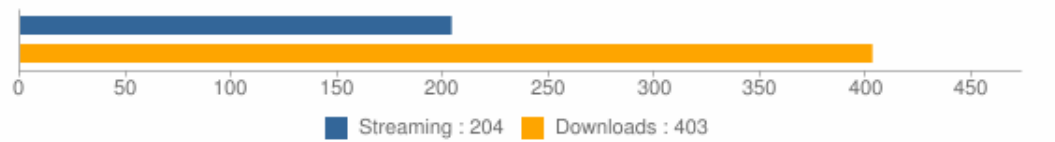

Chromium planet V2

Morne plaine

Walking to the light V3

Dark Angel

Strange Island V2

Twilight drums

Guardian of light