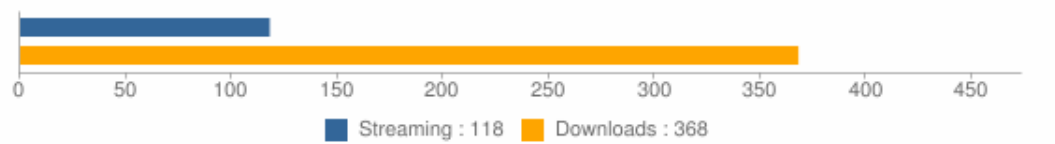

Chromium planet V2

Morne plaine

Walking to the light V3

Dark Angel

Strange Island V2

Twilight drums

Guardian of light